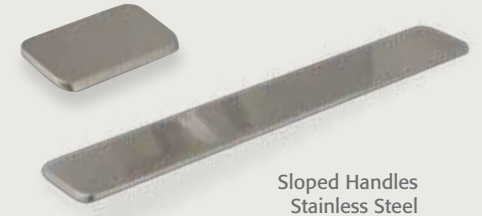

14mm Bar Handles
Stainless Steel

HANDLES

Inset Handles
Satin Chrome

Available in 6 sizes for Zurfiz, Bella - Venice and Valore Ranges.
See page 40, 87

Sloped Handles
Stainless Steel

Slimline Handles
Brushed Copper